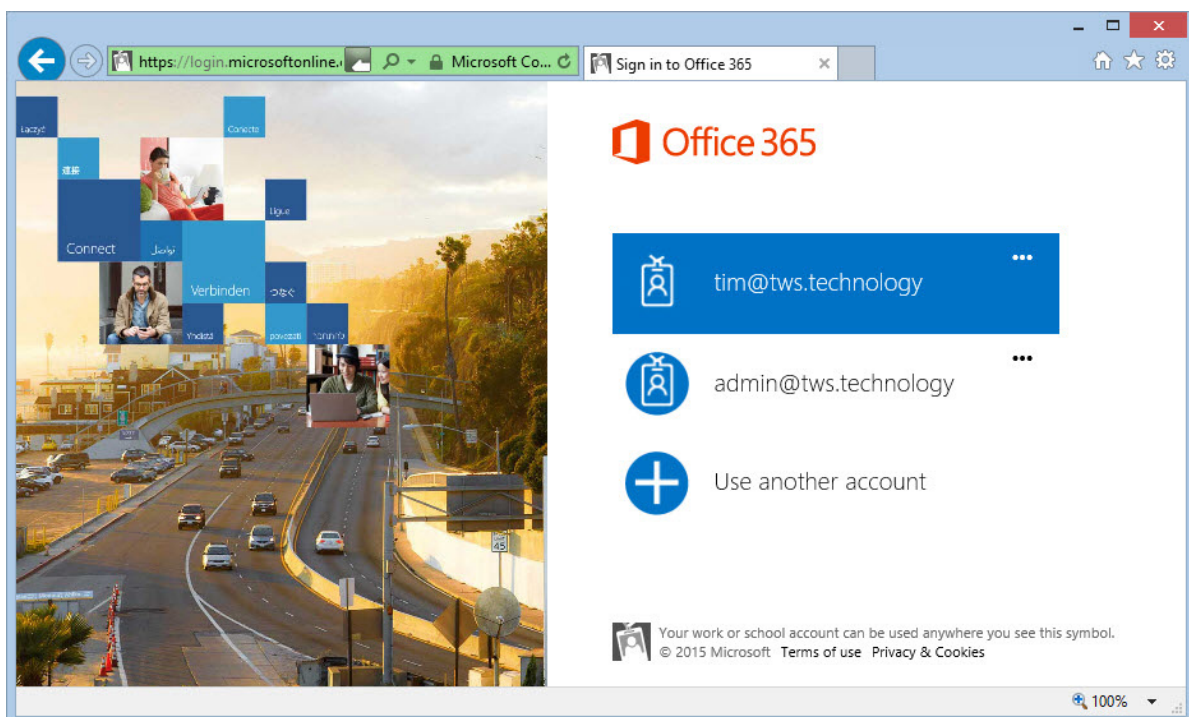

Office 365

- ✦ From just 1 user license increasing as and when your requirements change
- ✦ Works along side TWS Hosted Exchange
- ✦ Monthly or annual billing
- ✦ Full migration to Office 365 including Hosted Exchange is available for existing TWS Hosted Exchange email users with license and data migration costs payable - information available on request
- ✦ Pricing is Microsoft Recommended Retail i.e. the same price as going direct.
- ✦ Microsoft Office 365 Admin user portal - NO cost
- ✦ Microsoft Office 365 Portal for each licensed user allowing software and device management
- ✦ Custom Domain setup to use your own domain name for Office 365 Login and One Drive use etc. - additional set up with custom DNS - CName and SRV record set-up required

As there are many license options and permutations of use, it is suggested you contact us for further information regarding the best options for your business or personal use.